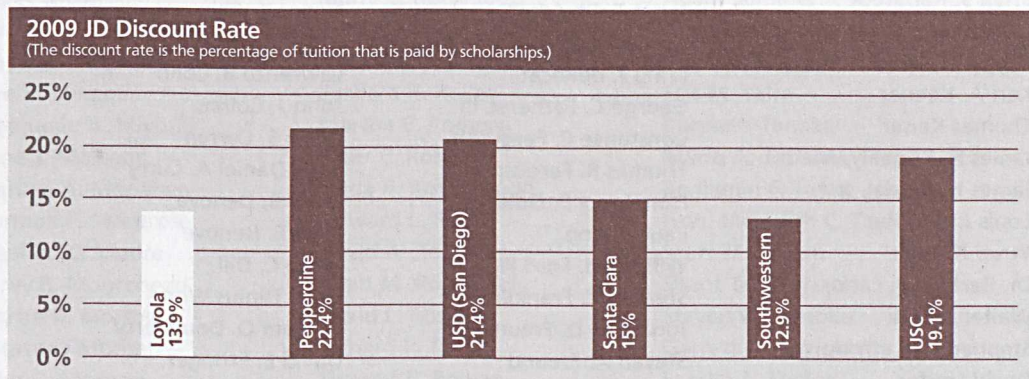

Scholarship support continues to be a critical need for our students. Tuition for full-time students is now over $40,000 at almost every law school in California. This not only includes Loyola and the other private schools—the University of California (UC) schools are now charging that amount for students who are California residents. Something has to give.

This is why scholarships are my top fundraising priority. We offered hundreds of scholarships to students with financial need. In fact, we annually provide over $8 million in scholarships. While our students excel and our costs are in line with the competition, even this level of scholarship funding falls short of what most other schools provide. Above is a chart that compares our "discount rate" to that of other schools. The discount rate is the percentage of

tuition that is paid by scholarships. As you can see, we lag behind most of the competition. As a result, our students must self-finance a larger part of their tuition than students attending other California schools. This is a consequence of the fact that, over the years, our competitors have amassed a larger endowment for scholarships in comparison to Loyola.

The Law School continues to depend on alumni support to fund a first-rate education to its students so they are prepared to hit the ground running, as well as to advance the school's reputation. I acknowledge that the challenges posed by the economy still are formidable. If your law school education made a positive difference in your life, the best way to give back is to help the next generation of Loyola students.

In closing, I want to thank and acknowledge the hundreds of alumni volunteers who served as mentors, team coaches, classroom and program speakers, advisory and planning committee members, mock interviewers, admission ambassadors and alumni class agents. An involved alumni base is the greatest resource to any law school. Loyola is fortunate to have so many alumni who are willing to invest in Loyola by giving their time and sharing their knowledge and expertise, which is truly priceless. In recognition of this outstanding effort, we have added a new section to the honor roll which lists alumni volunteers. The list is impressive.

I extend my gratitude to those alumni and friends who supported Loyola Law School this year. I appreciate your partnership and vote of confidence in our school, students, faculty and programs. I ask for others to join Loyola supporters by making a financial contribution this year—remember all donations, regardless of the amount, make a difference.

Again, thank you and I look forward to seeing you at one of our upcoming alumni events.

Kindest regards,

Victor J. Gold
Fritz B. Burns Dean, Loyola Law School
Senior Vice President, Loyola Marymount University